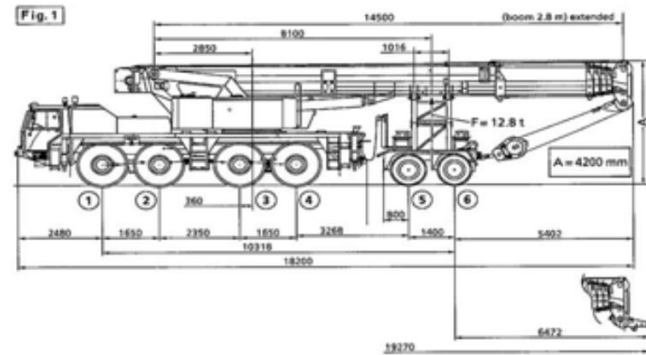

6.06 FAHRBETRIEB MIT DOLLY

014497-00