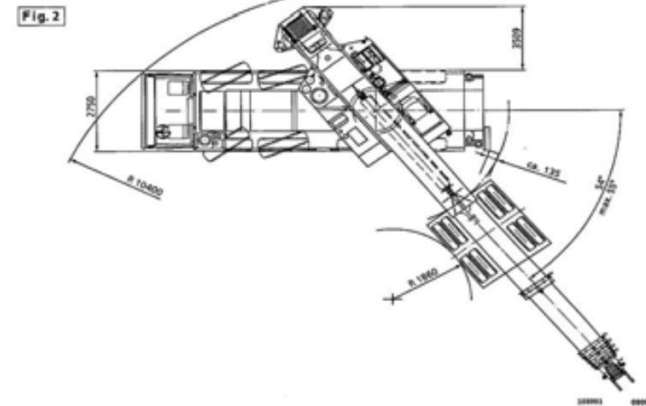

FOR SALE

Almost unused dolly wagon for Liebherr LTM 1090

Product : Liebherr LTM 1090 dolly wagon
Manufacture : Liebherr
Manufacture year : 1999
Serial number : W09PRE218XMP17261
Type : DO 18
Axle loads :
- Axle 1. 9 ton
- Axle 2. 9 ton

6.06 FAHRBETRIEB MIT DOLLY

014497-00

Contact Mr Janne Aarni, janne.aarni@havator.com or
GSM +358 50 411 6709 for additional information